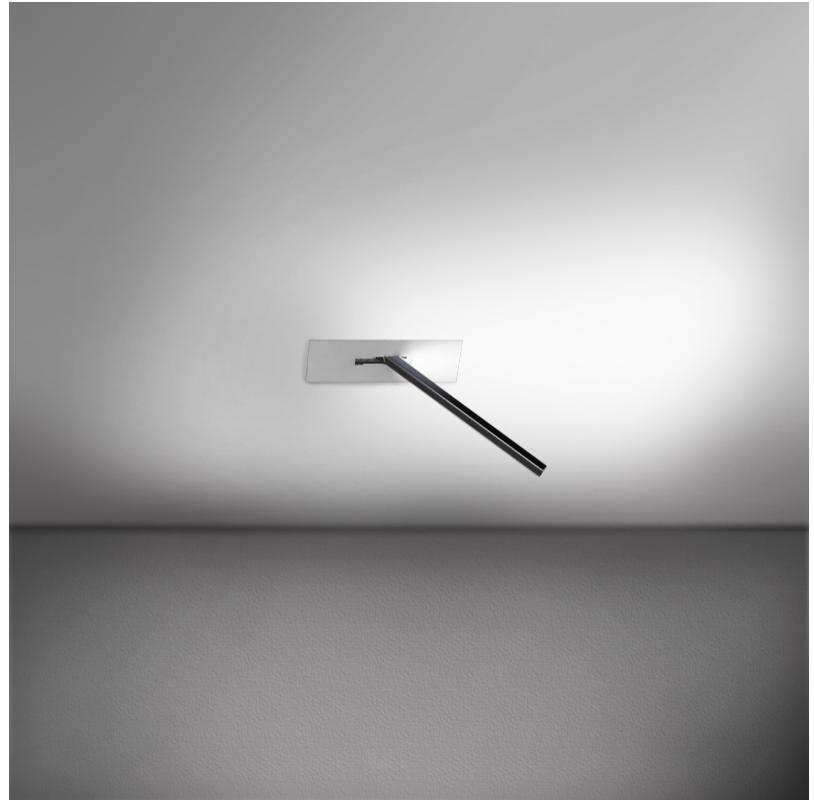

PROJECT
TYPE
SPECIFIER
QUANTITY
DATE

SPILLO 1 ROD RECESSED

D46012- -
base number   Color   Finish
                          Temperature   Options

1. To build a product code in our configurator select the specify button on the base model # product page
2. To build a manual product code on this datasheet choose from the options listed below in blue font and add the suffix to the base model #

GENERAL

Series: Spillo
Subseries: Spillo 1 Rod
Brand: Icone
Division: Design
Mounting Type: Recessed
Mounting Location: Wall
Subcategory: Ambient

PHYSICAL

Shape: Rectangle
Width (mm): 50
Width (in): 1 15/16
Height (mm): 200
Height (in): 7 7/8
Light Distribution: Adjustable
Fixture Finish: WHI / BLK / CHR / BGD
Fixture Material: Brass

ELECTRICAL

Lamp Type: LED
Total Output Wattage (W): 2.64
Dimming: 0-10V Dimming
Driver Included: No
Driver Location: Remote
Driver Type: Constant Voltage - 120 / 277Vac
Driver Class: Class 2
Input Voltage (V): 120 - 277
Output Voltage (V): 12
Upon Request: (Not included, see components) 0-10Vdc dimming / 277Vac

LED

Color Temperature (°K): 2700 / 3000
Nominal Lumen (lm): 220
CRI: >90 CRI
Lamp Life (hrs): 50000

OPTICAL

Adjustability: Tilt 120°

RATINGS AND CERTIFICATIONS

Certified By: Certified for North American Standards
IP rating: IP20