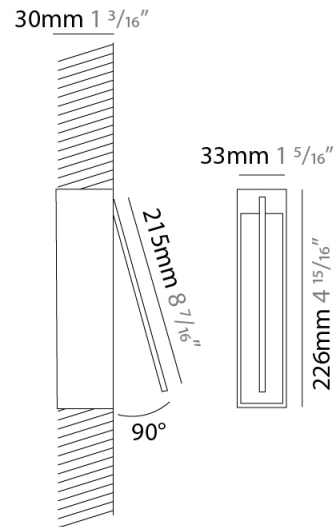

PROJECT	
TYPE	
SPECIFIER	
QUANTITY	
DATE	

SPILLO 1 ROD RECESSED

D46004- -

base number
Color   Temperature   Finish   Options

1. To build a product code in our configurator select the specify button on the base model # product page
2. To build a manual product code on this datasheet choose from the options listed below in blue font and add the suffix to the base model #

GENERAL

Series: Spillo
Subseries: Spillo 1 Rod
Brand: Icone
Division: Design
Mounting Type: Recessed
Mounting Location: Wall
Subcategory: Ambient

PHYSICAL

Shape: Rectangle
Width (mm): 33
Width (in): 1 5/16
Height (mm): 226
Height (in): 8 7/8
Min. Recessing Depth (mm): 30
Min. Recessing Depth (in): 1 3/16
Light Distribution: Adjustable
[Fixture Finish: WHI / BLK / CHR / BGD](#)
Fixture Material: Brass

ELECTRICAL

Lamp Type: LED
Total Output Wattage (W): 2.64
Dimming: 0-10V Dimming
Driver Included: No
Driver Location: Remote
Driver Type: Constant Voltage - 120 / 277Vac
Driver Class: Class 2
Input Voltage (V): 120 - 277
Output Voltage (V): 12
Upon Request: (Not included, see components) 0-10Vdc dimming / 277Vac

LED

[Color Temperature (°K): 2700 / 3000](#)
Nominal Lumen (lm): 220
CRI: >90 CRI
Lamp Life (hrs): 50000

OPTICAL

Adjustability: Tilt 120°

RATINGS AND CERTIFICATIONS

Certified By: Certified for North American Standards
IP rating: IP20